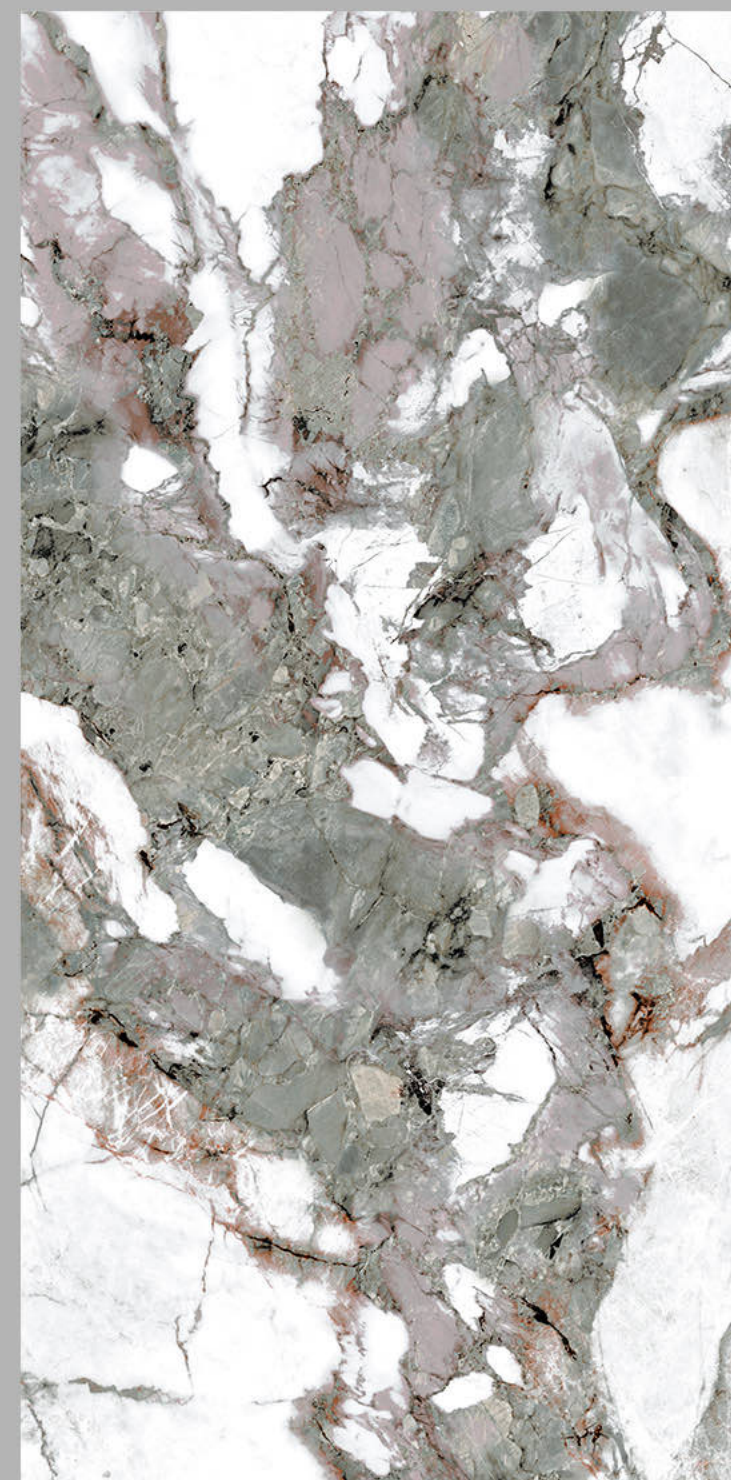

Finish - **HIGH GLOSSY**

Random - 3

Fire
Resistance

Frost
Resistance

Chemical
Resistance

Stain
Resistance

Scratch
Resistance

800x1600mm WOLF NOIR