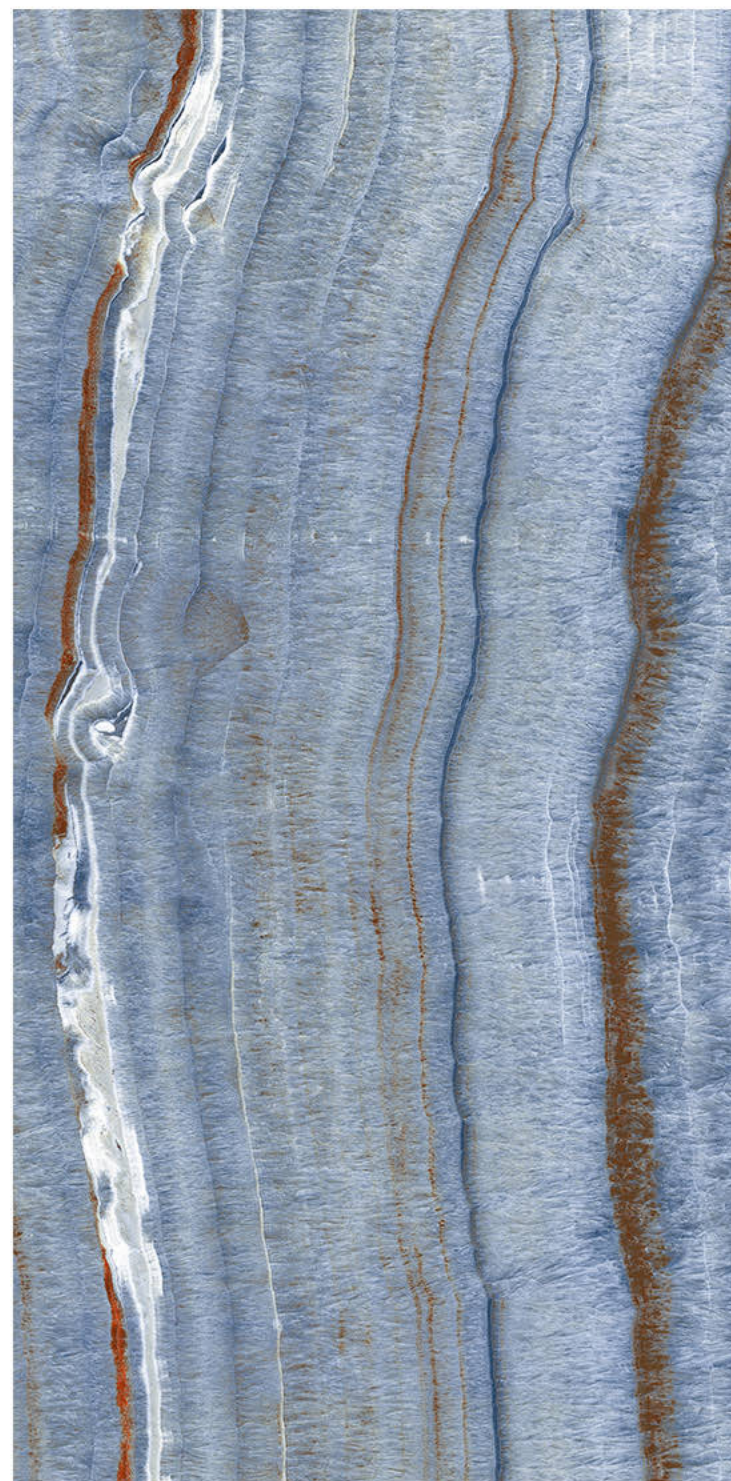

LINEA AZUL

Size - 800x1600mm

Finish - HIGH GLOSSY

Random - 4

Fire
Resistance

Frost
Resistance

Chemical
Resistance

Stain
Resistance

Scratch
Resistance