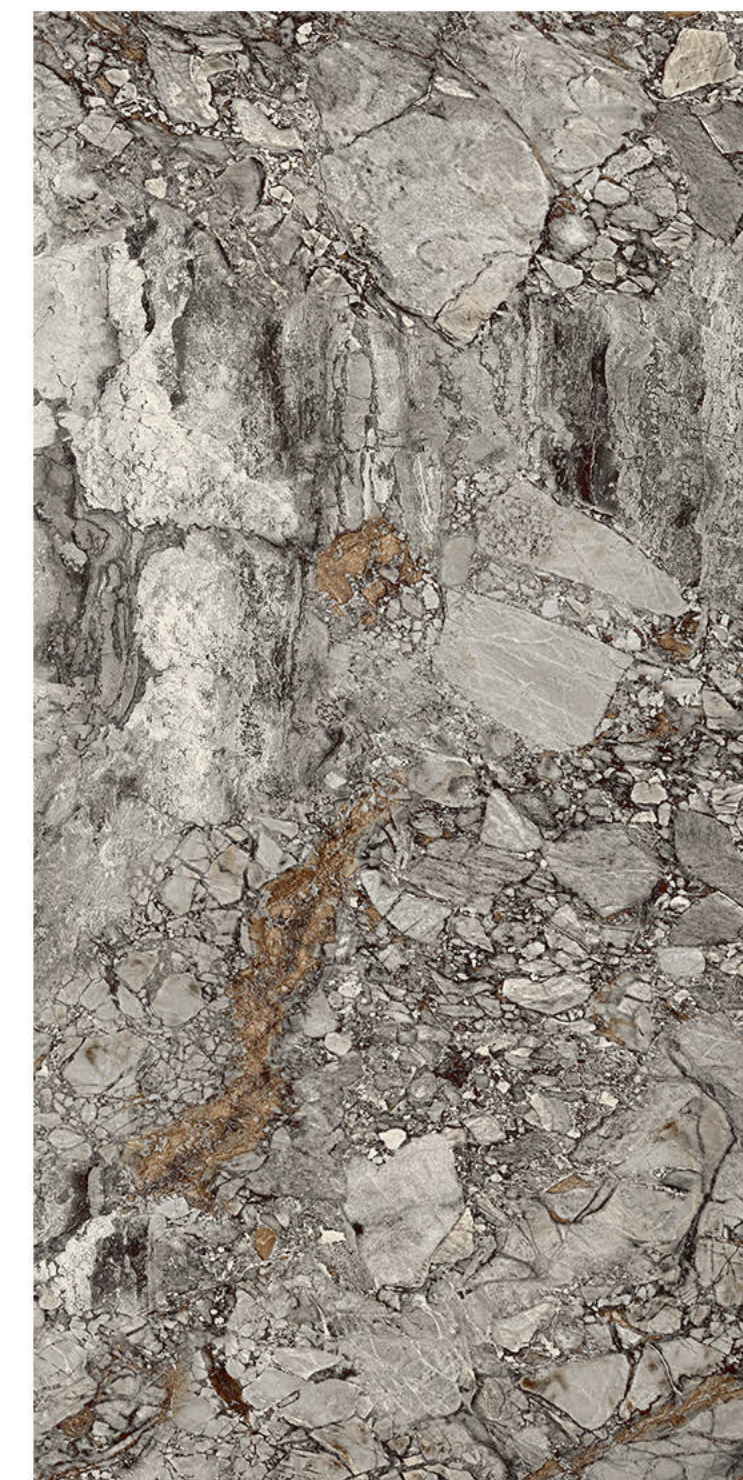

ROSSIA TORTILLA

Size - 800x1600mm

Finish - HIGH GLOSSY

Random - 3

Fire
Resistance

Frost
Resistance

Chemical
Resistance

Stain
Resistance

Scratch
Resistance