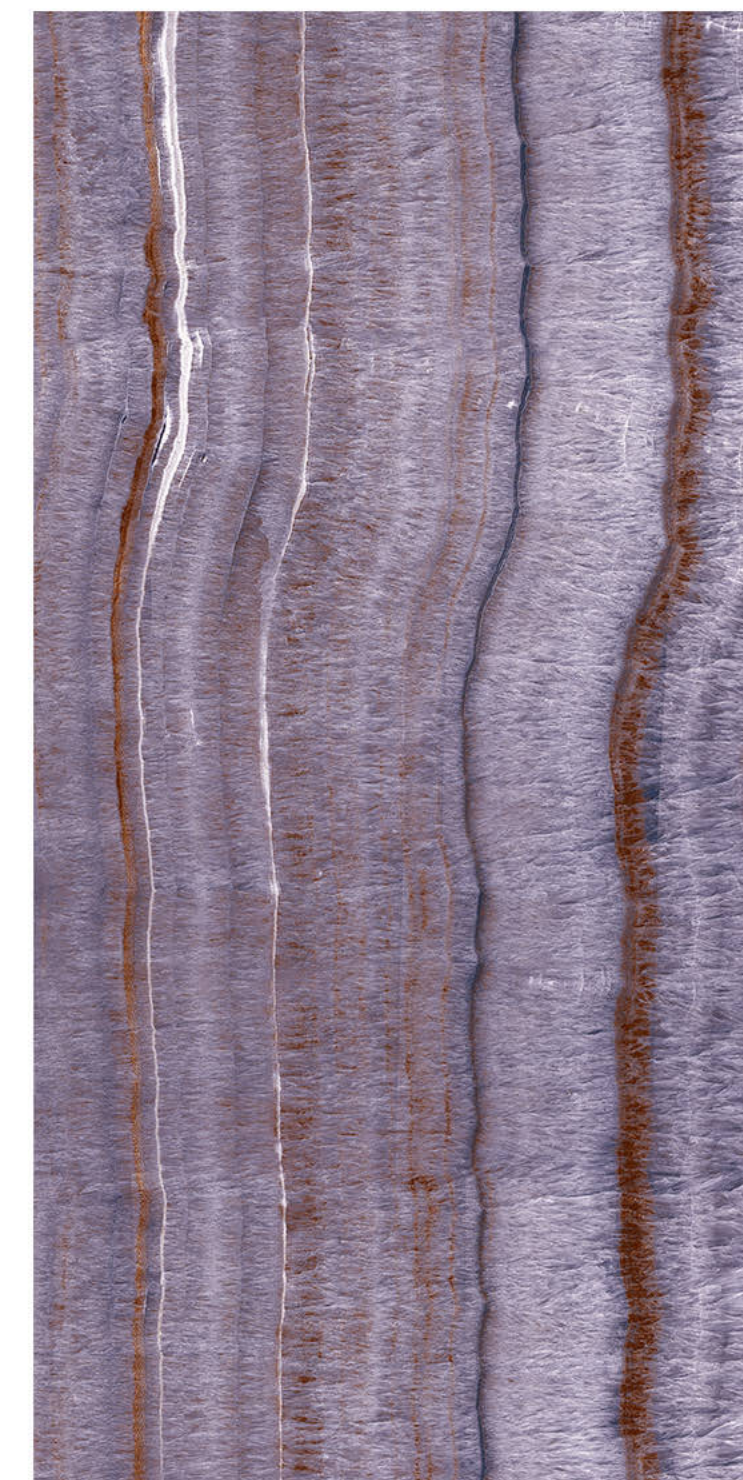

LINEA PURPLE

Size - 800x1600mm

Finish - HIGH GLOSSY

Random - 4

Fire
Resistance

Frost
Resistance

Chemical
Resistance

Stain
Resistance

Scratch
Resistance