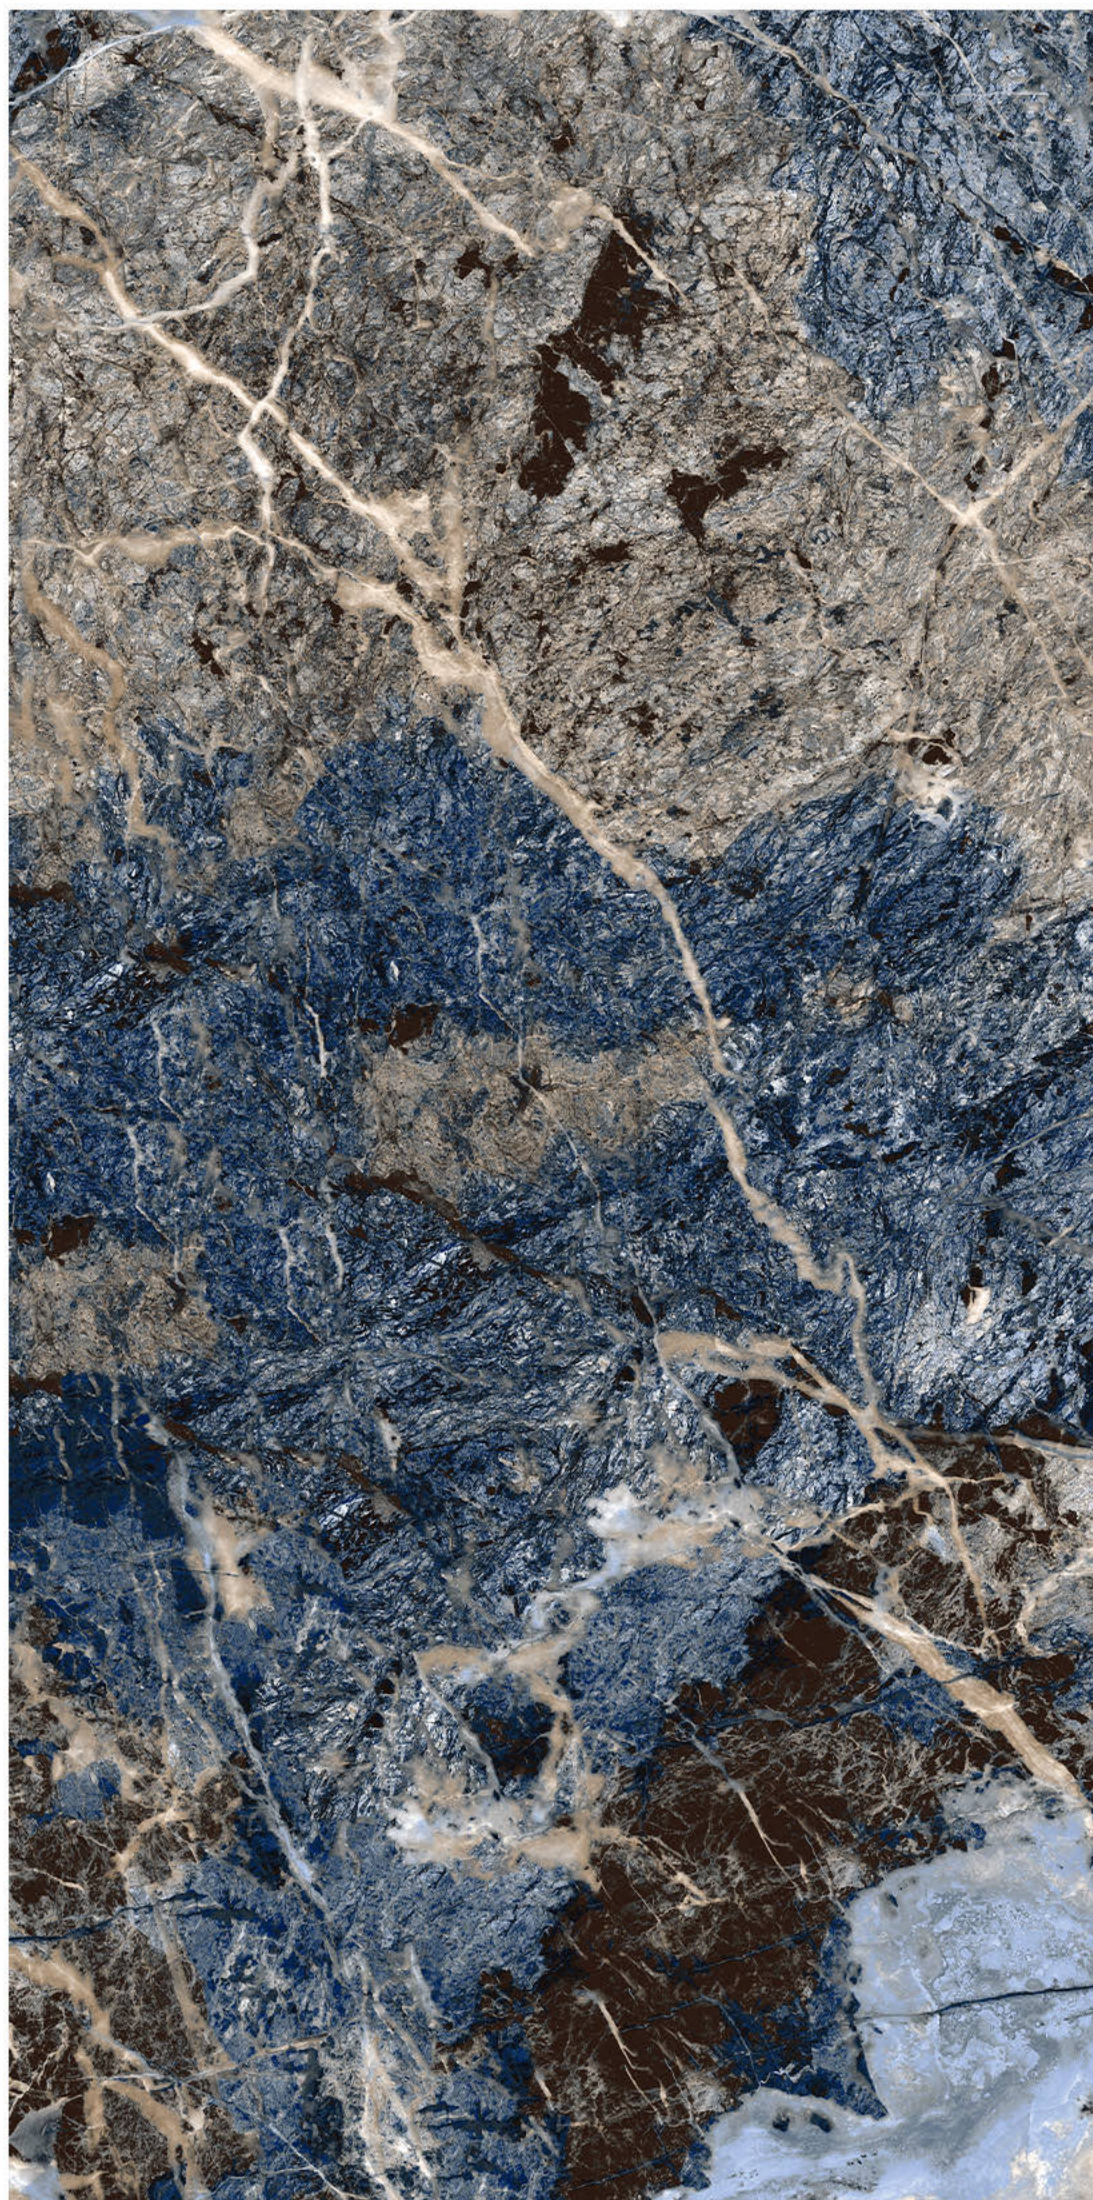

Fire
Resistance

Frost
Resistance

Chemical
Resistance

Stain
Resistance

Scratch
Resistance

800x1600mm | MAPLE CREPE

MAPLE CREPE

Size - **800x1600mm**