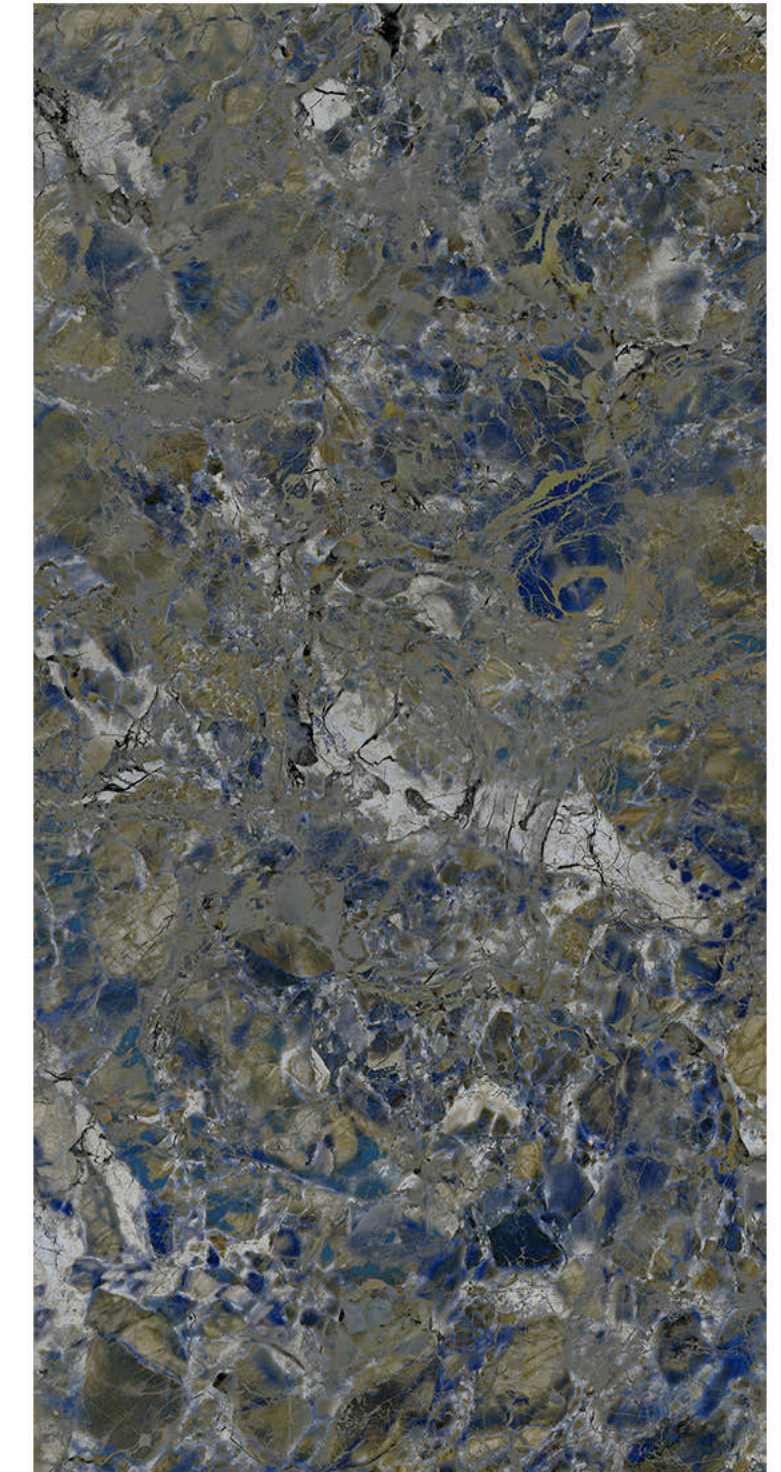

Fire
Resistance

Frost
Resistance

Chemical
Resistance

Stain
Resistance

Scratch
Resistance

800x1600mm ORKEY CAMEL

ORKEY CARAMEL

Size - 800x1600mm