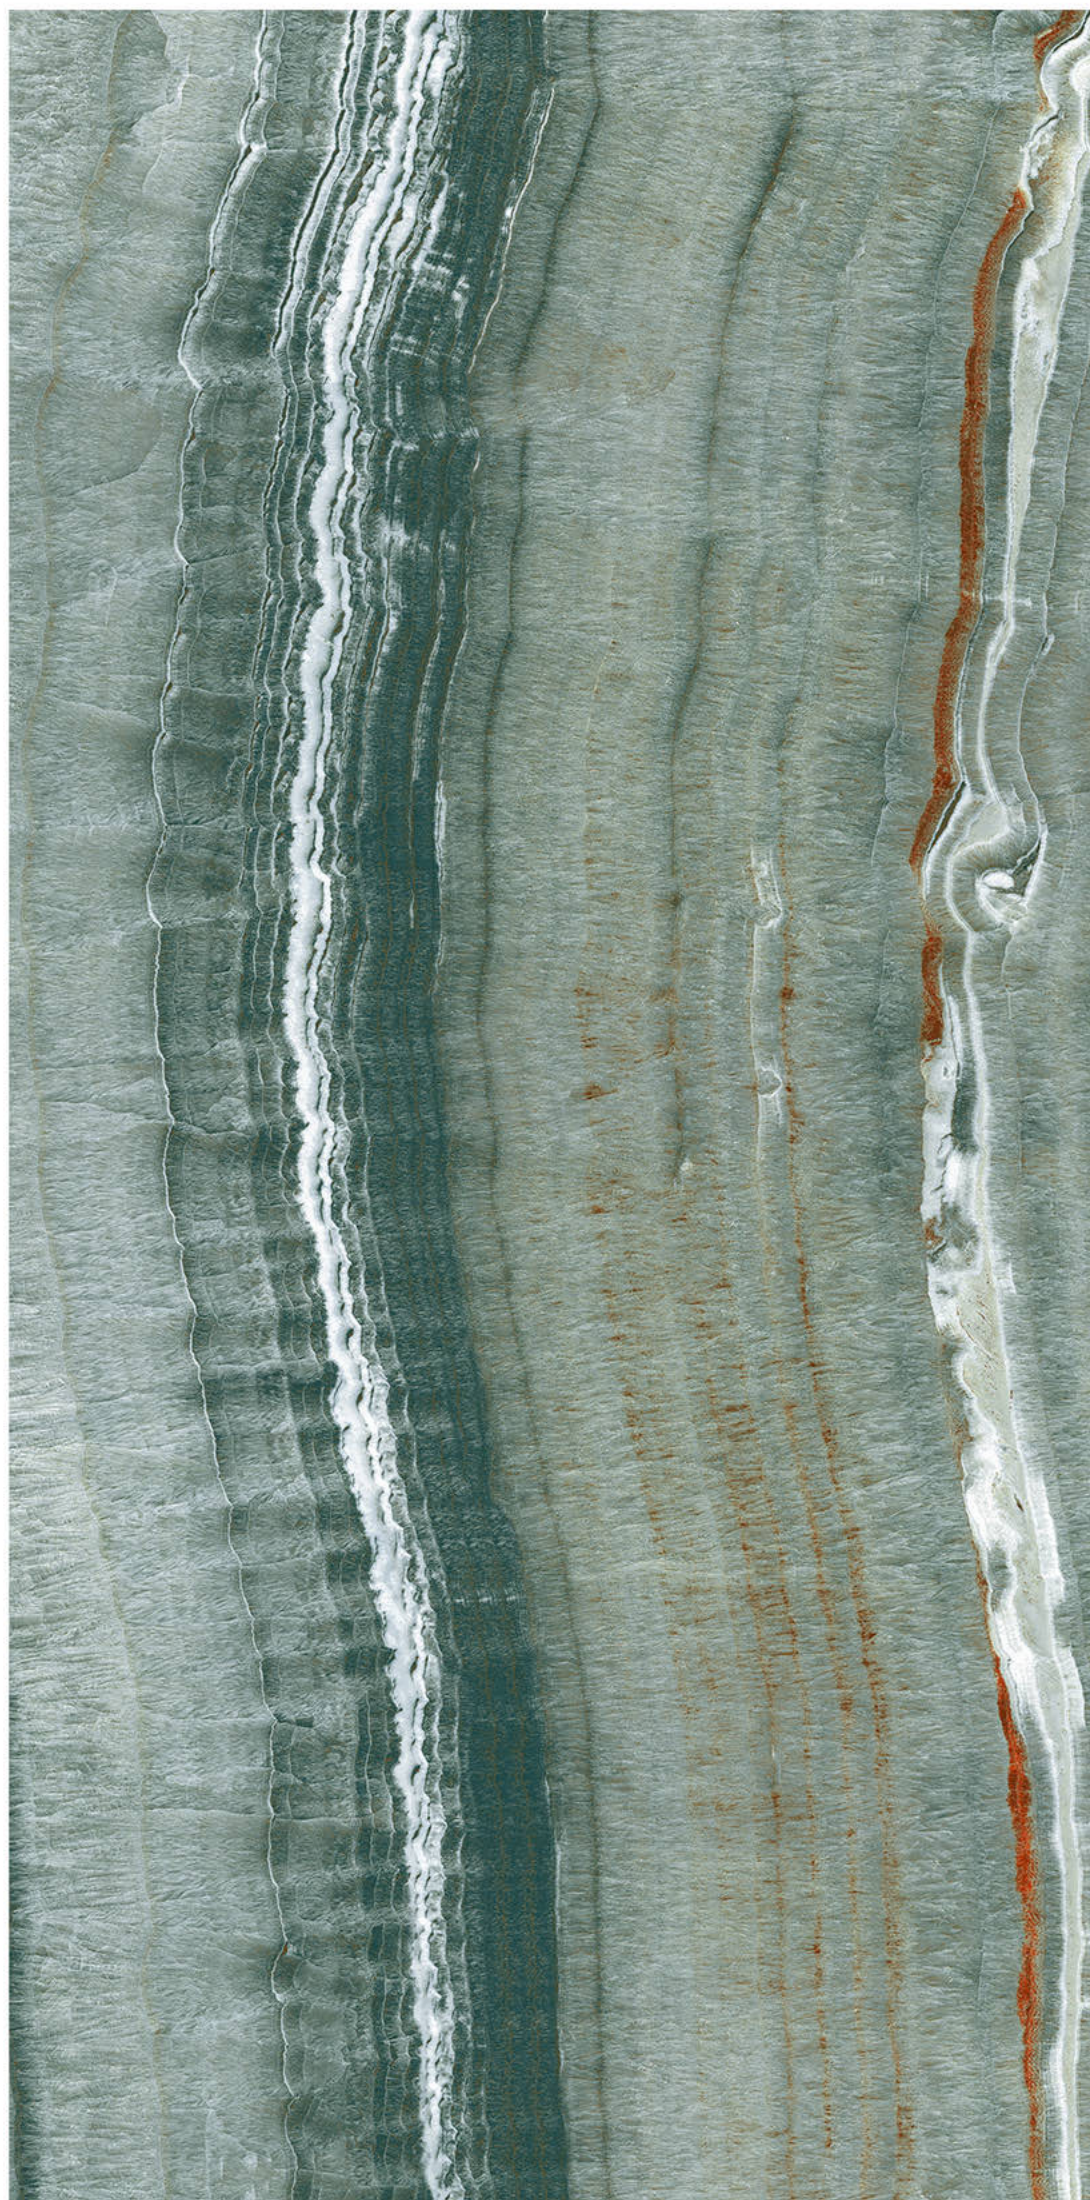

Scratch
Resistance

800x1600mm LINEA PURPLE

LINEA PURPLE

Size - 800x1600mm

Finish - HIGH GLOSSY

Random - 4

Fire
Resistance

Frost
Resistance