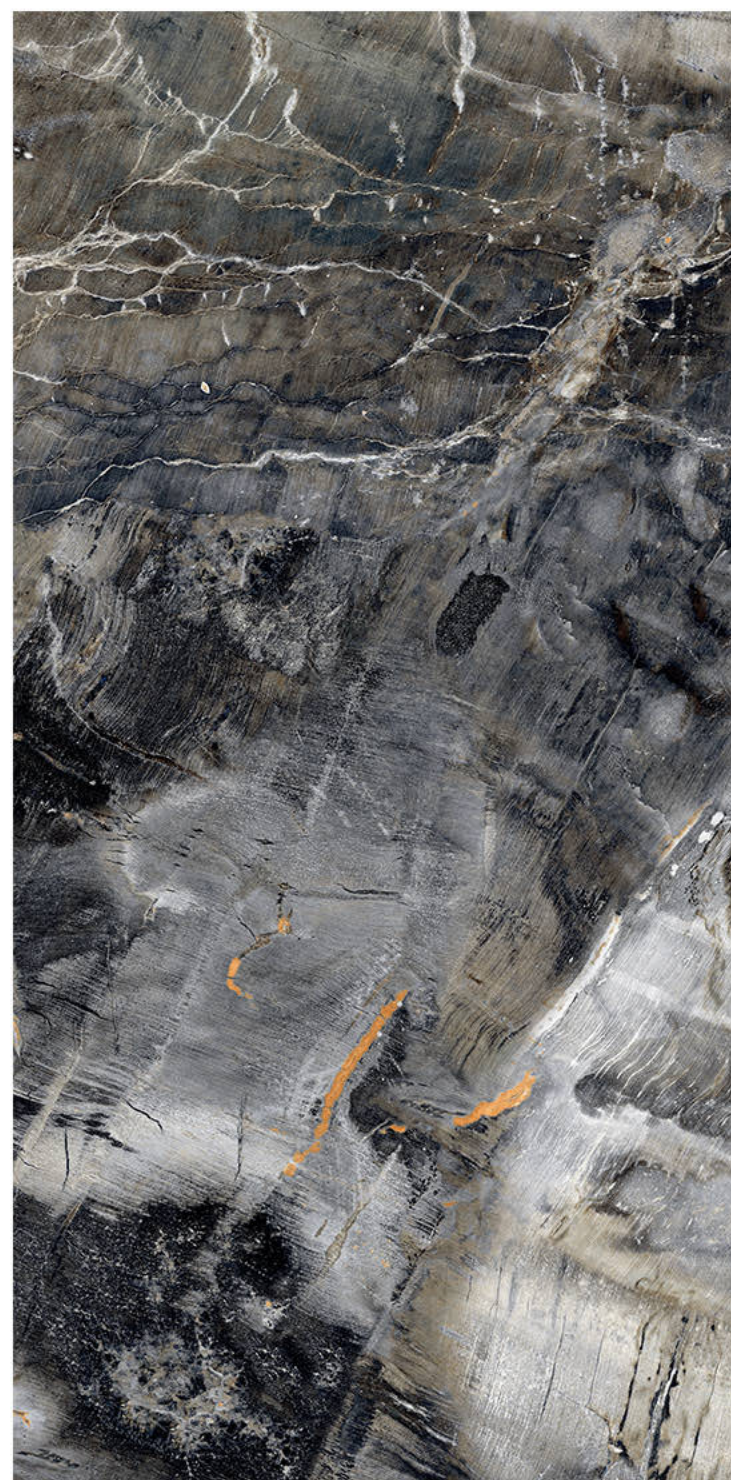

Finish - **HIGH GLOSSY**

Random - 3

Fire
Resistance

Frost
Resistance

Chemical
Resistance

Stain
Resistance

Scratch
Resistance

800x1600mm | PYRITE NATURAL