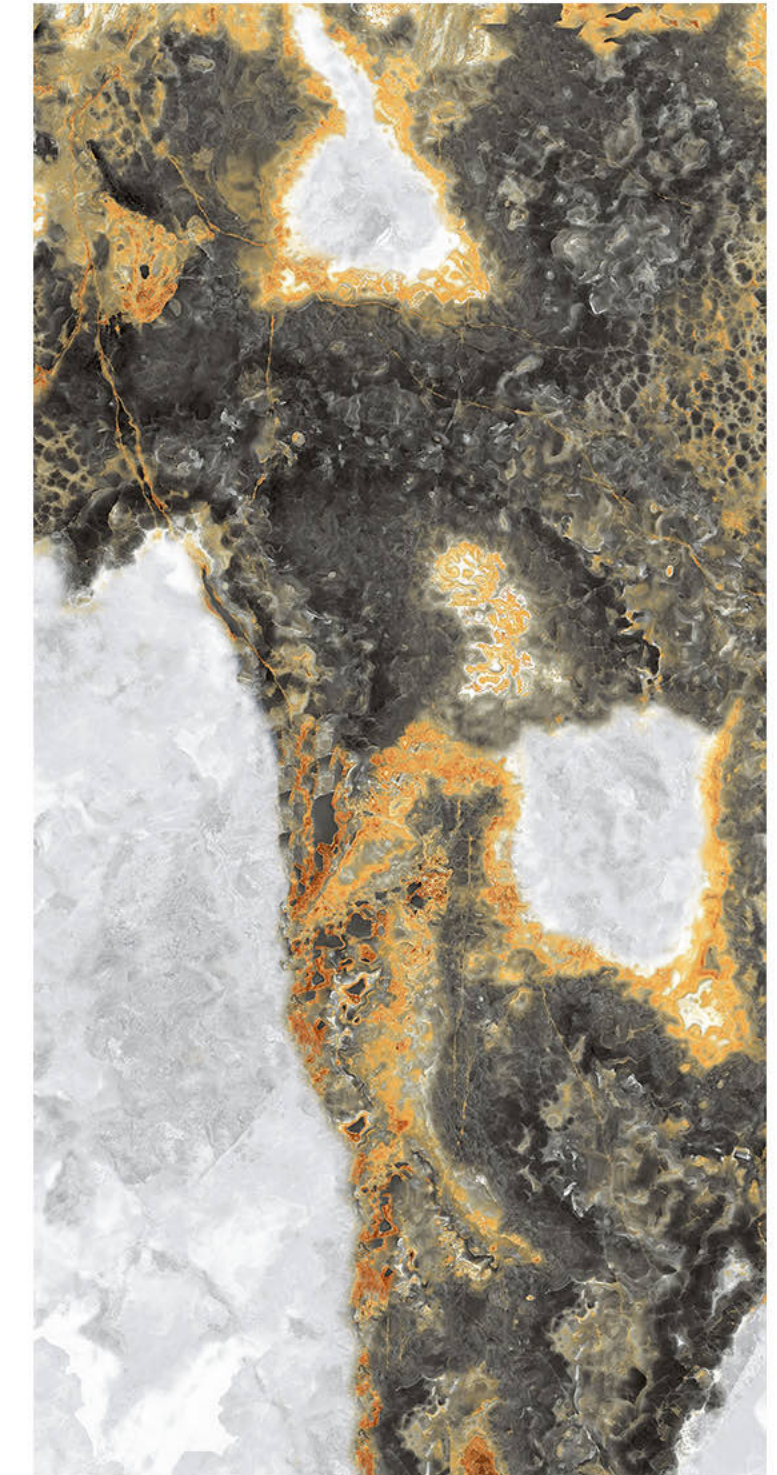

PYRITE NATURAL

Size - **800x1600mm**
Finish - **HIGH GLOSSY**
Random - **4**

Fire
Resistance

Frost
Resistance

Chemical
Resistance

Stain
Resistance

Scratch
Resistance

800x1600mm | ROMANIA BLACK