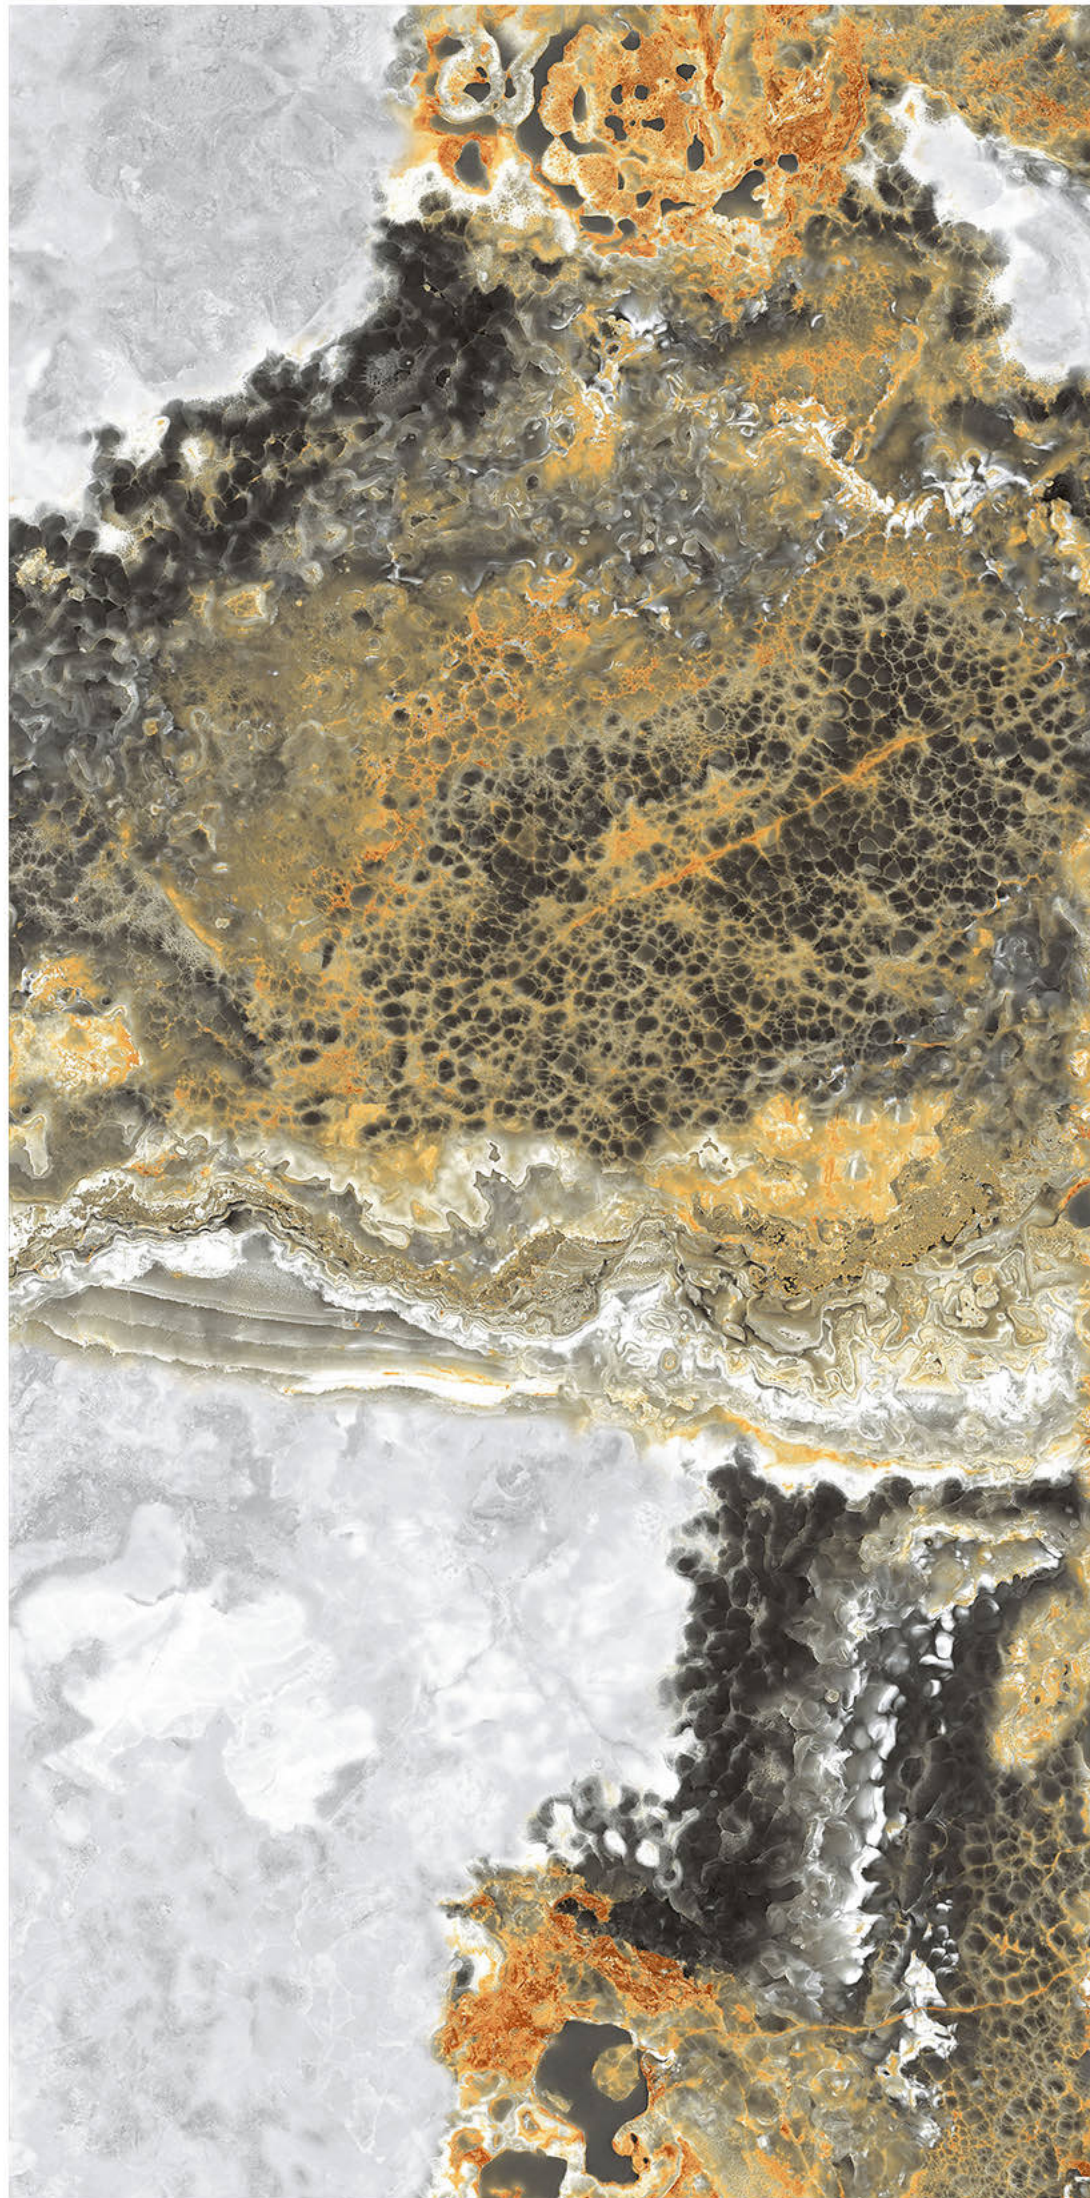

PYRITE NATURAL

Size - **800x1600mm**
Finish - **HIGH GLOSSY**
Random - **4**

Fire
Resistance

Frost
Resistance

Chemical
Resistance

Stain
Resistance

Scratch
Resistance

800x1600mm | ROMANIA BLACK