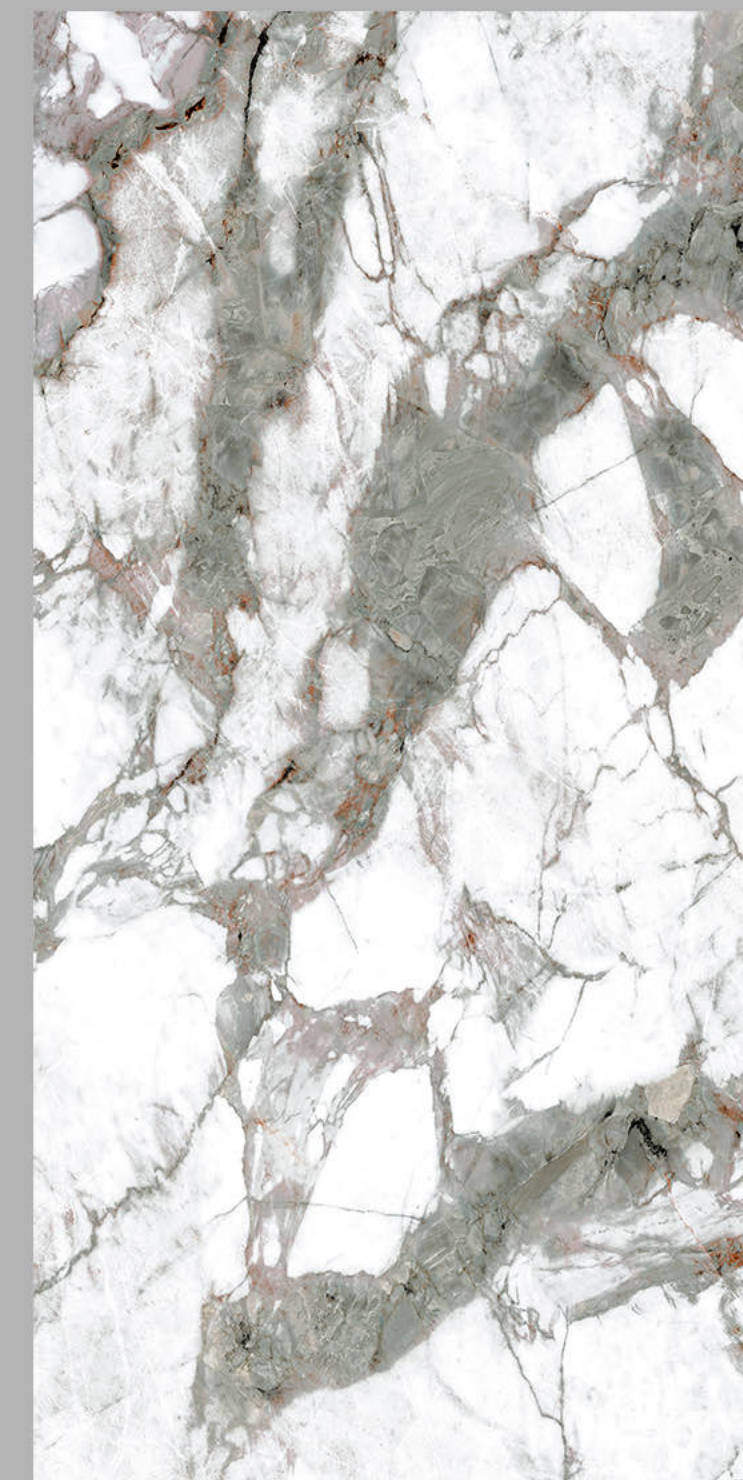

Finish - **HIGH GLOSSY**

Random - 3

Fire
Resistance

Frost
Resistance

Chemical
Resistance

Stain
Resistance

Scratch
Resistance

800x1600mm WOLF NOIR