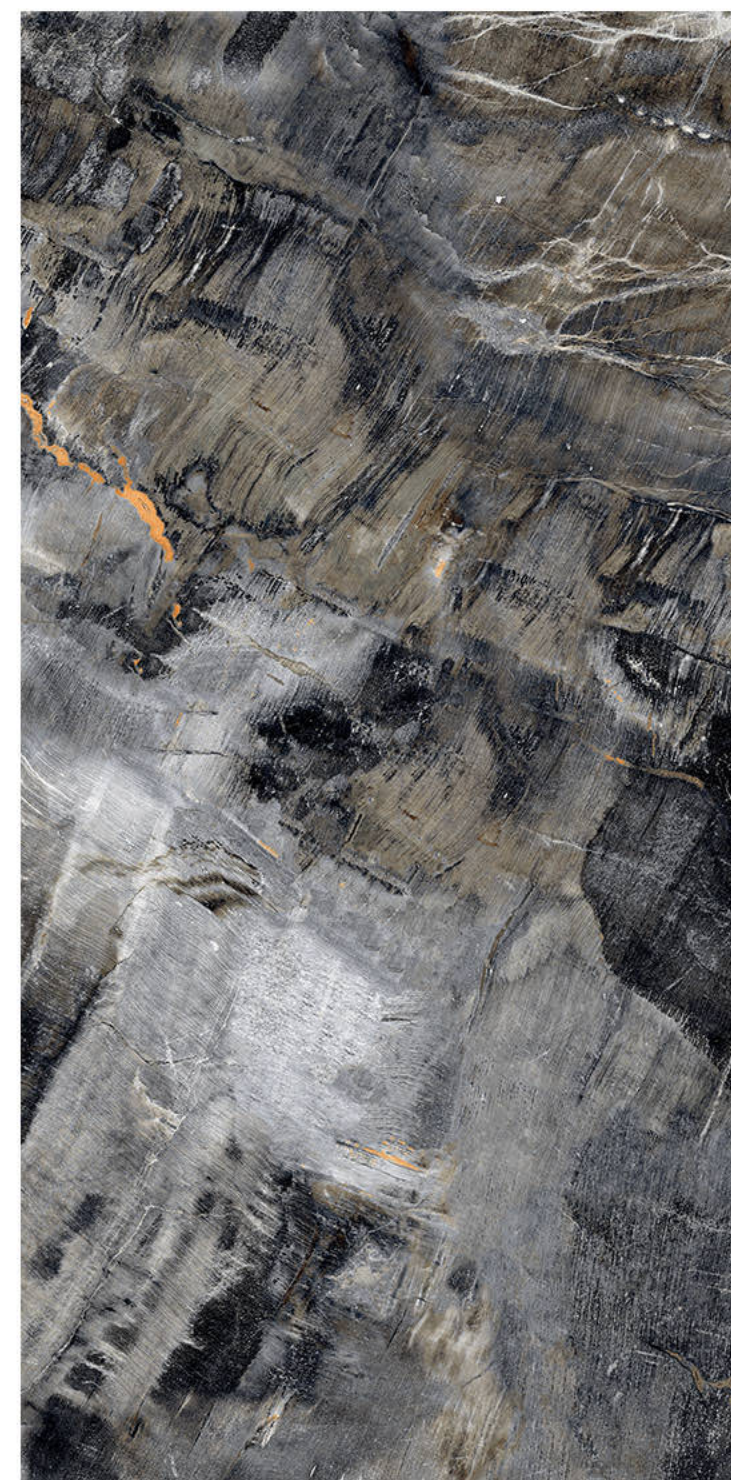

Finish - **HIGH GLOSSY**

Random - 3

Fire
Resistance

Frost
Resistance

Chemical
Resistance

Stain
Resistance

Scratch
Resistance

800x1600mm | PYRITE NATURAL