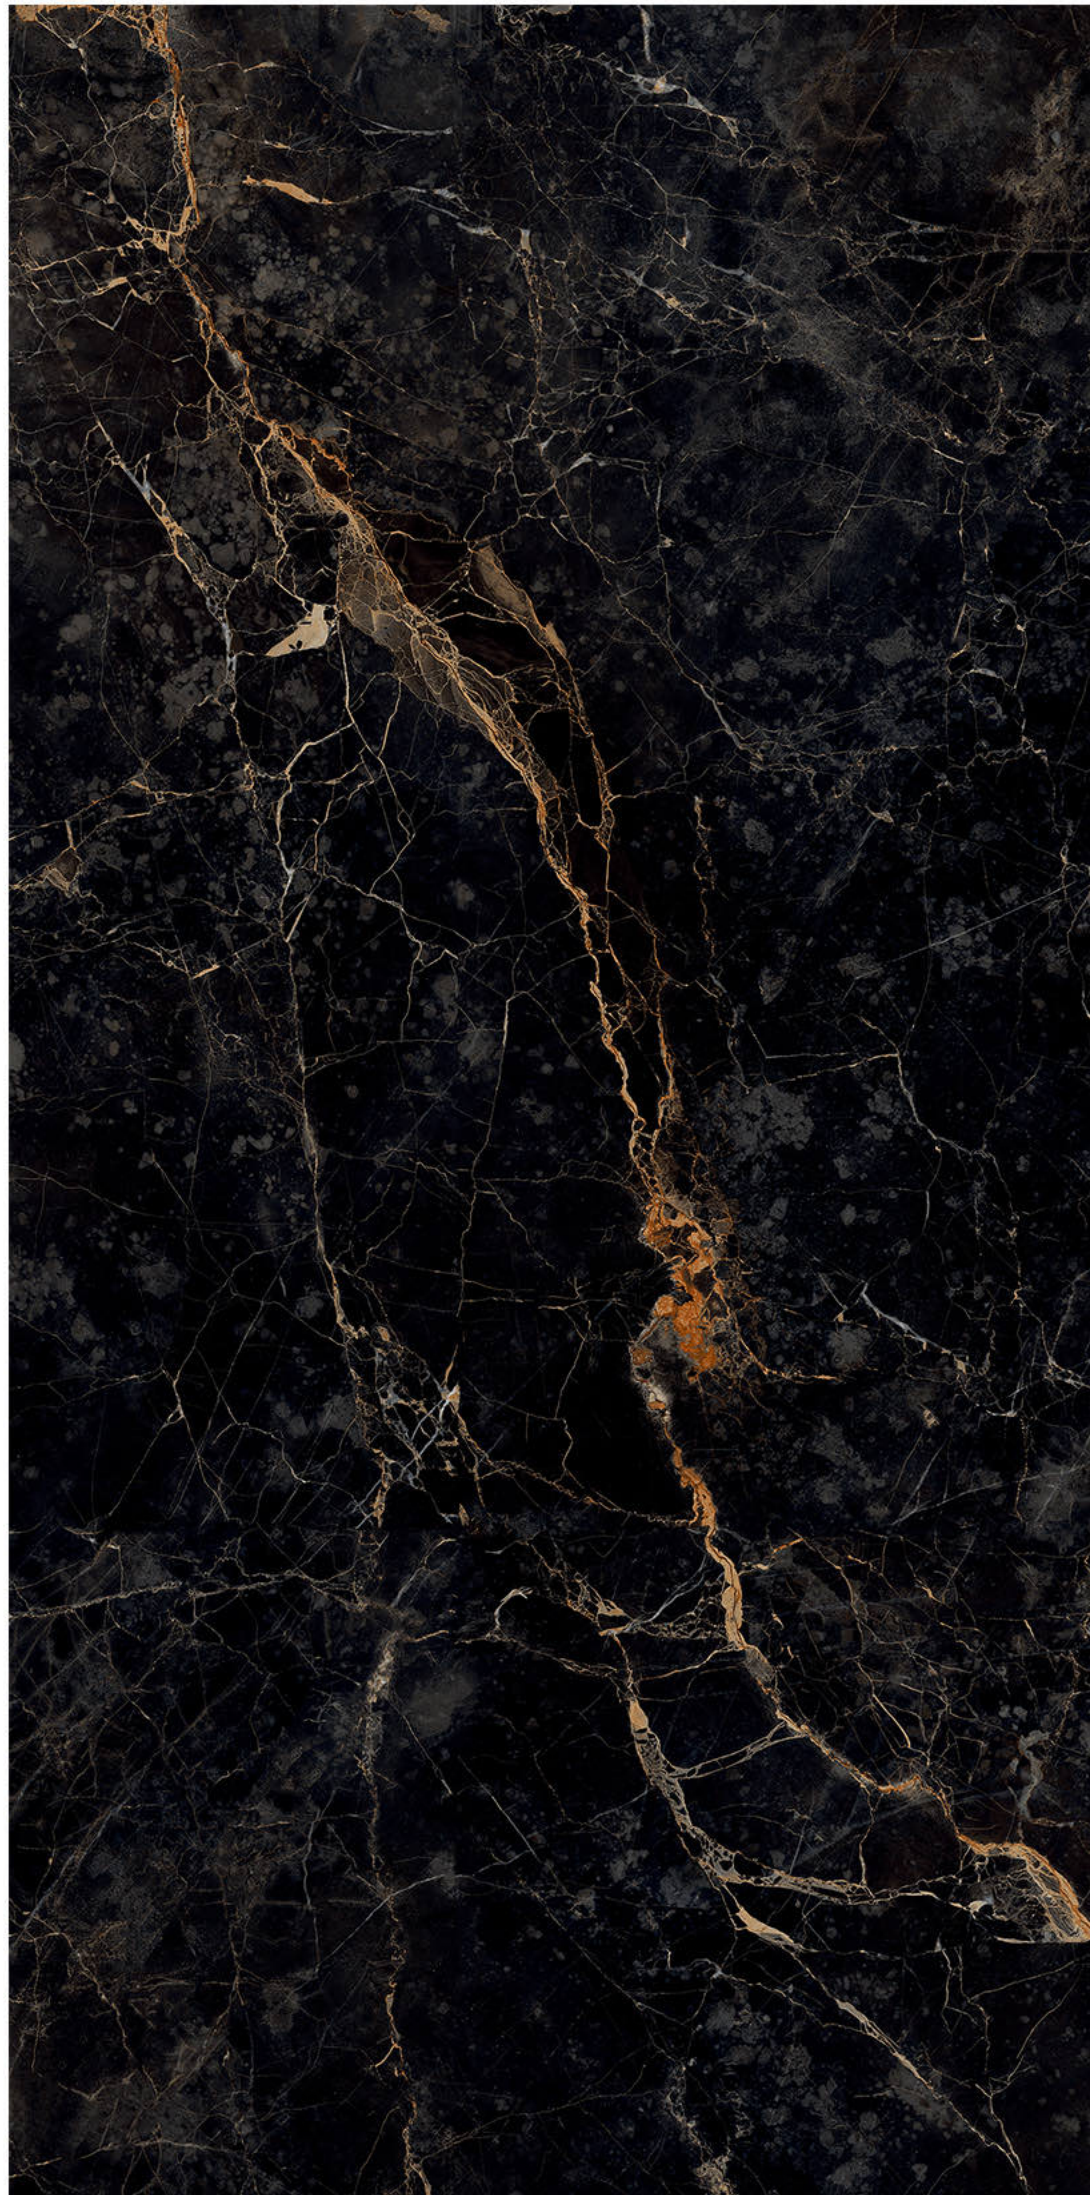

ROMANIA BLACK

Size - 800x1600mm
Finish - HIGH GLOSSY
Random - 4

Fire
Resistance

Frost
Resistance

Chemical
Resistance

Stain
Resistance

Scratch
Resistance

800x1600mm | ROSSIA TORTILLA