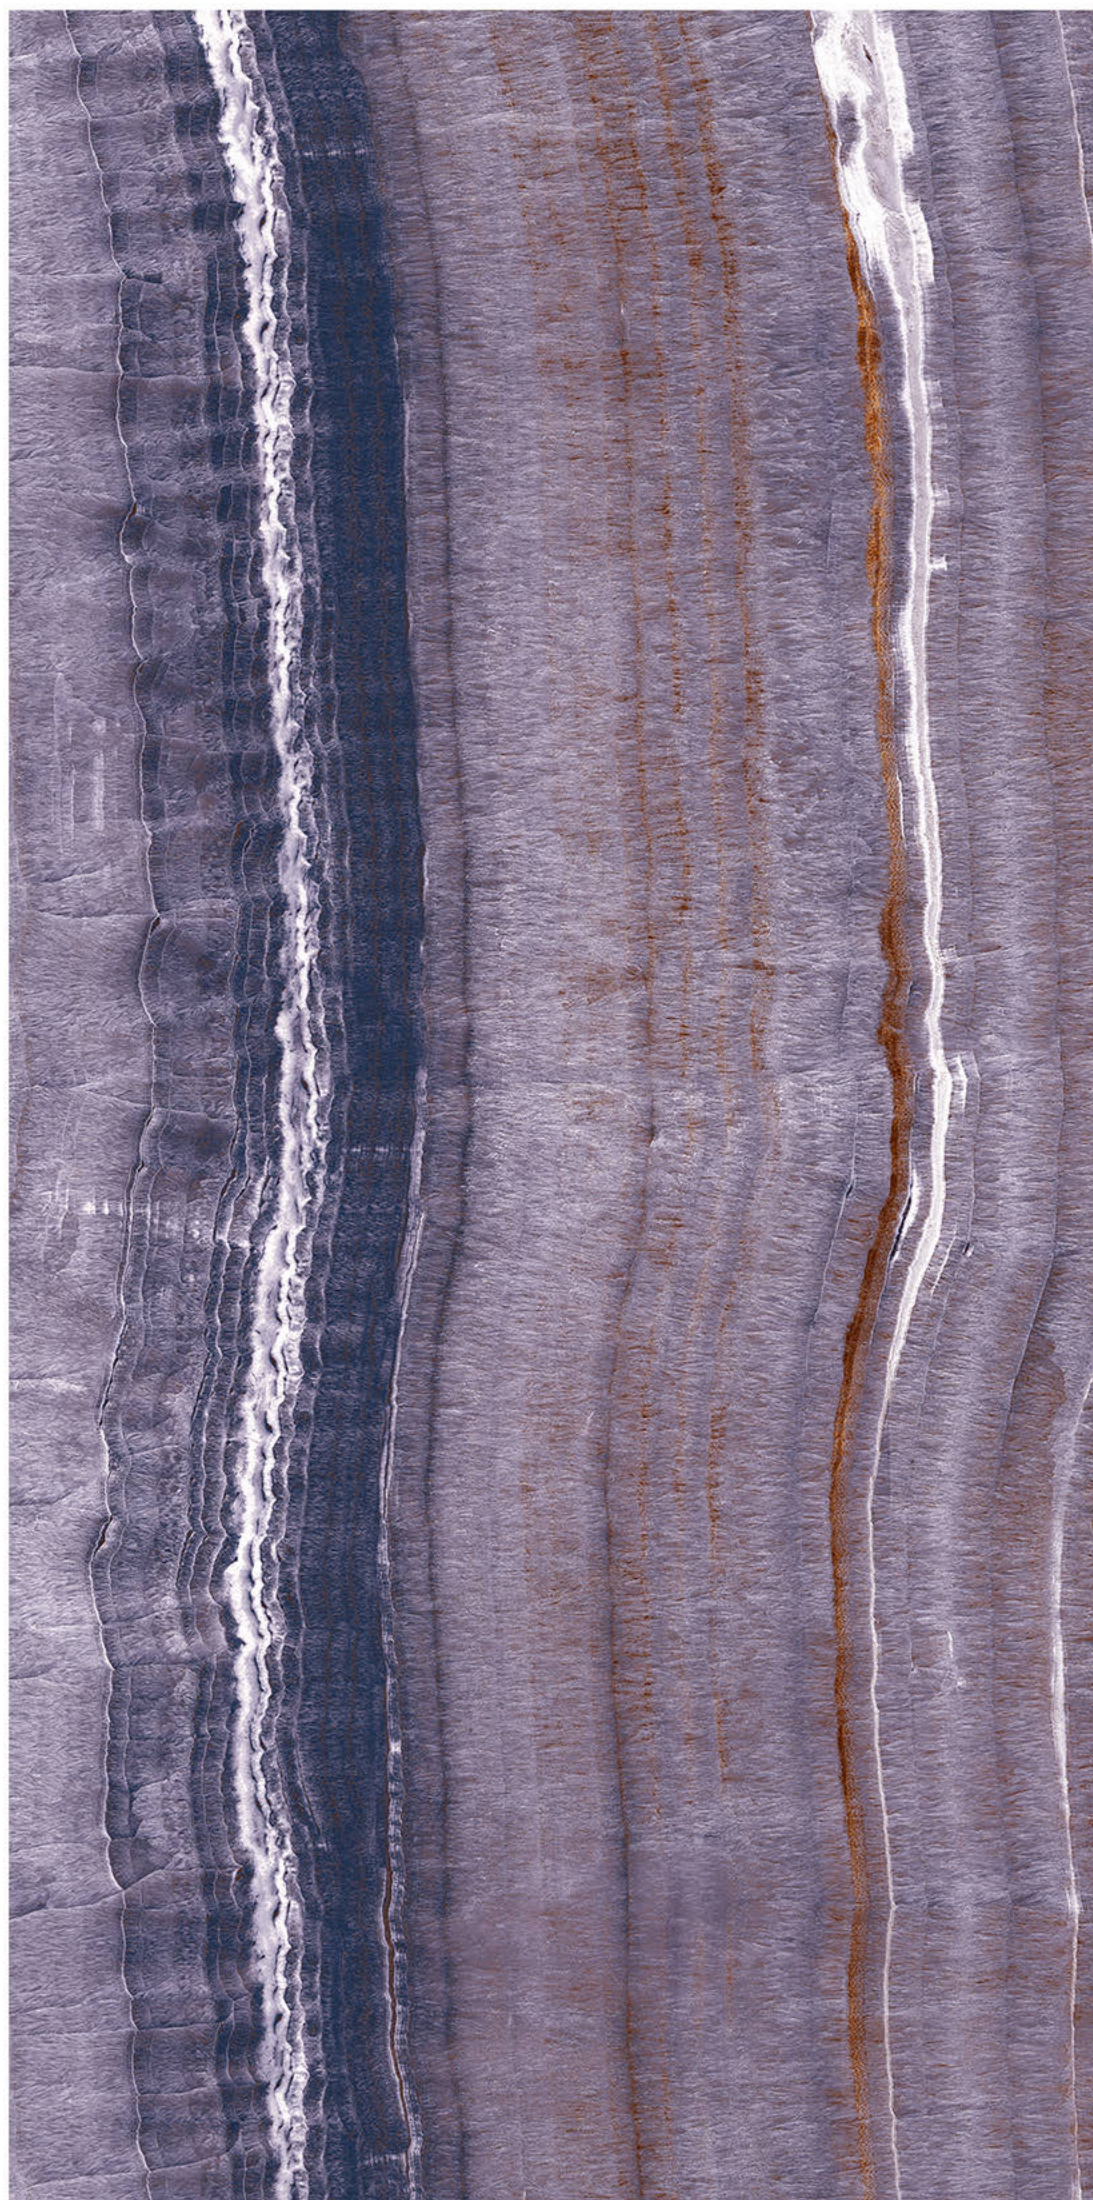

LINEA PURPLE

Size - 800x1600mm

Finish - HIGH GLOSSY

Random - 4

Fire
Resistance

Frost
Resistance

Chemical
Resistance

Stain
Resistance

Scratch
Resistance