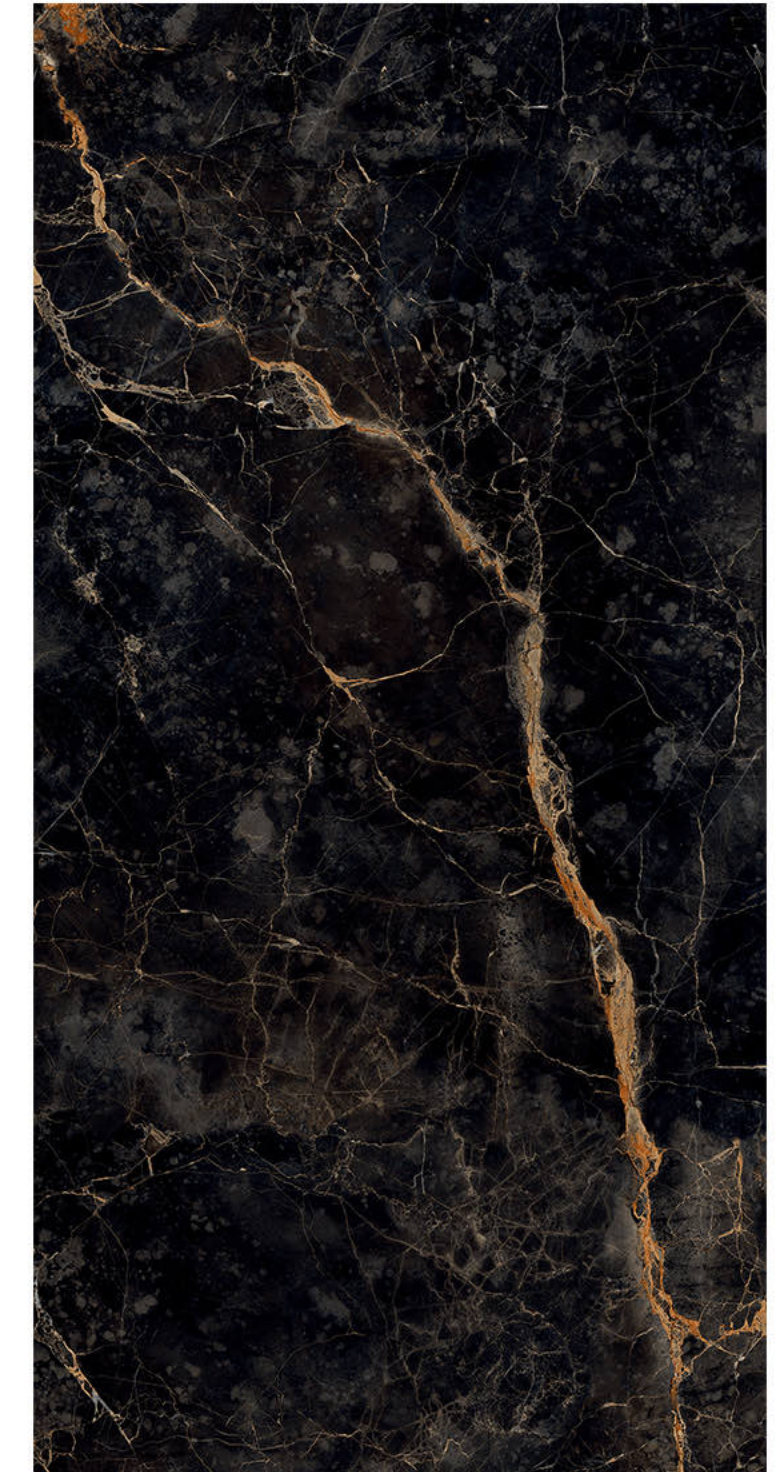

ROMANIA BLACK

Size - 800x1600mm
Finish - HIGH GLOSSY
Random - 4

Fire
Resistance

Frost
Resistance

Chemical
Resistance

Stain
Resistance

Scratch
Resistance

800x1600mm | ROSSIA TORTILLA