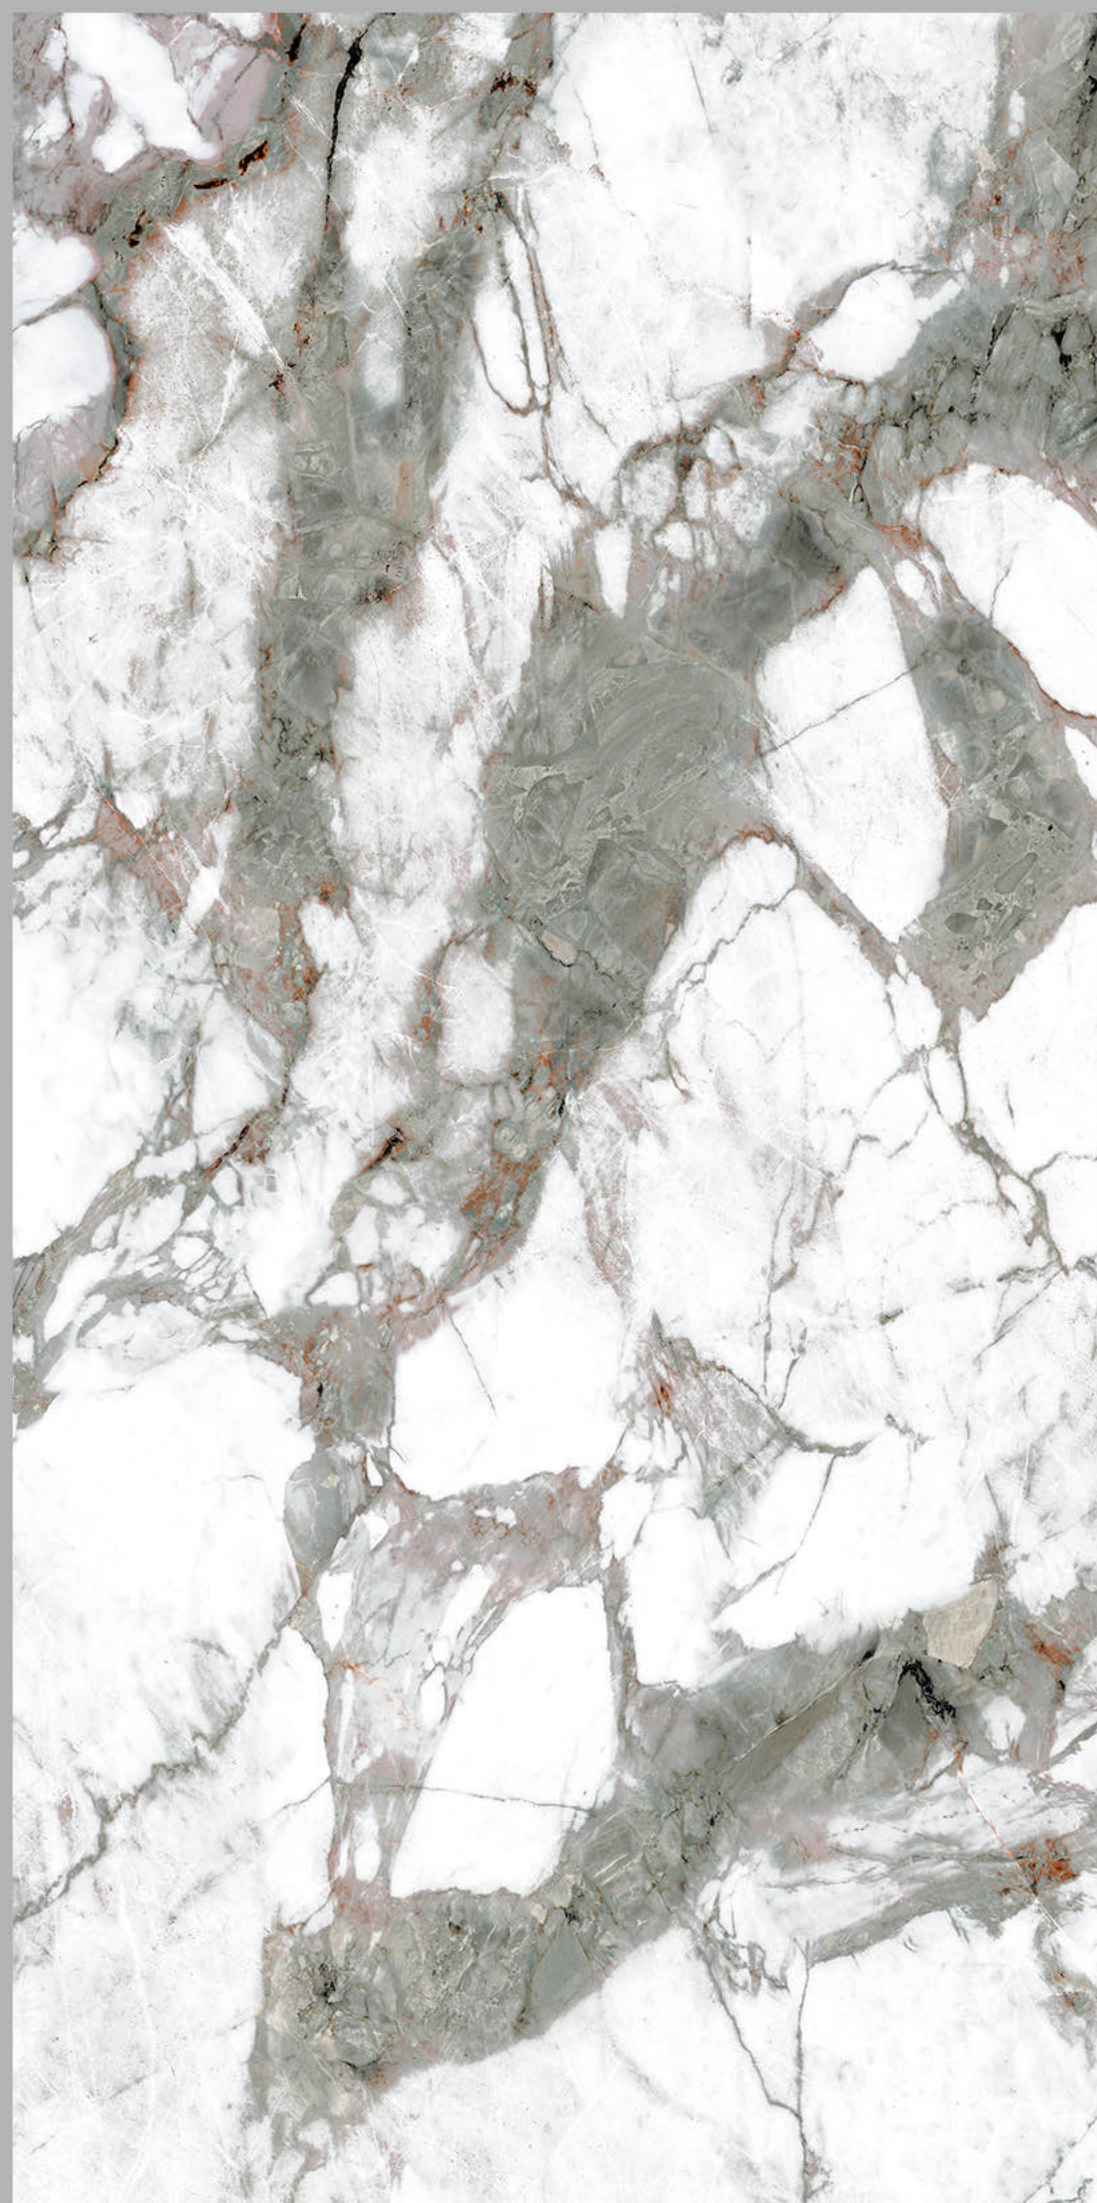

Finish - **HIGH GLOSSY**

Random - 3

Fire
Resistance

Frost
Resistance

Chemical
Resistance

Stain
Resistance

Scratch
Resistance

800x1600mm WOLF NOIR