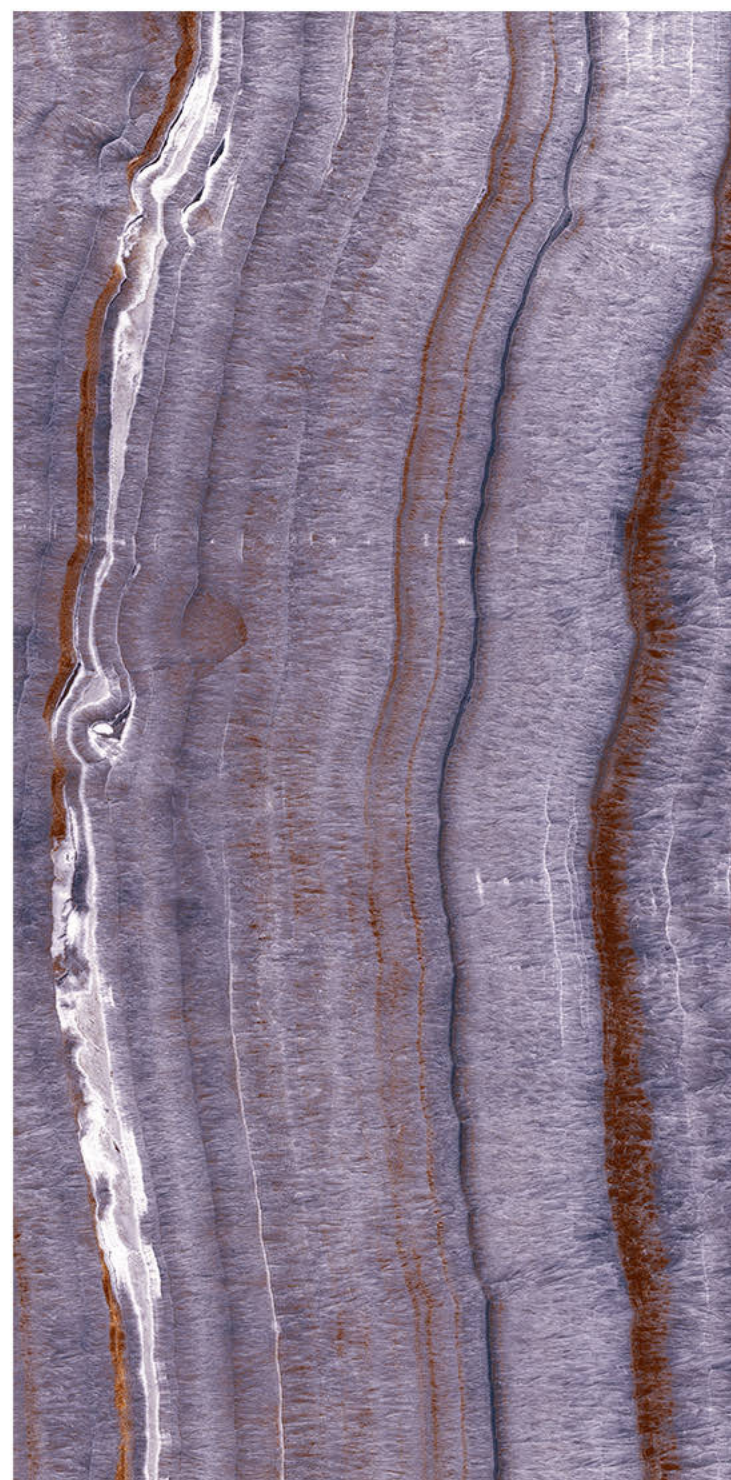

LINEA PURPLE

Size - 800x1600mm

Finish - HIGH GLOSSY

Random - 4

Fire
Resistance

Frost
Resistance

Chemical
Resistance

Stain
Resistance

Scratch
Resistance