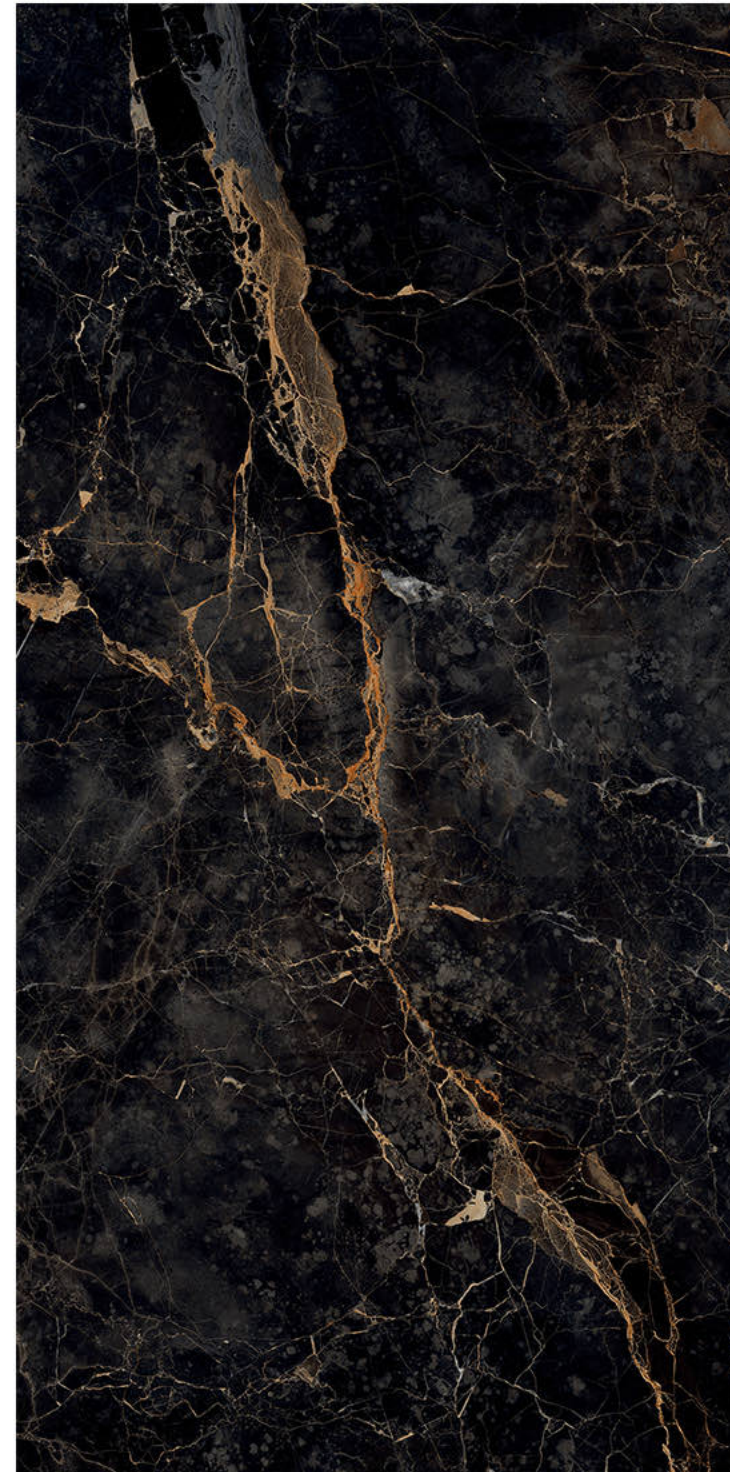

ROMANIA BLACK

Size - 800x1600mm
Finish - HIGH GLOSSY
Random - 4

Fire
Resistance

Frost
Resistance

Chemical
Resistance

Stain
Resistance

Scratch
Resistance

800x1600mm | ROSSIA TORTILLA